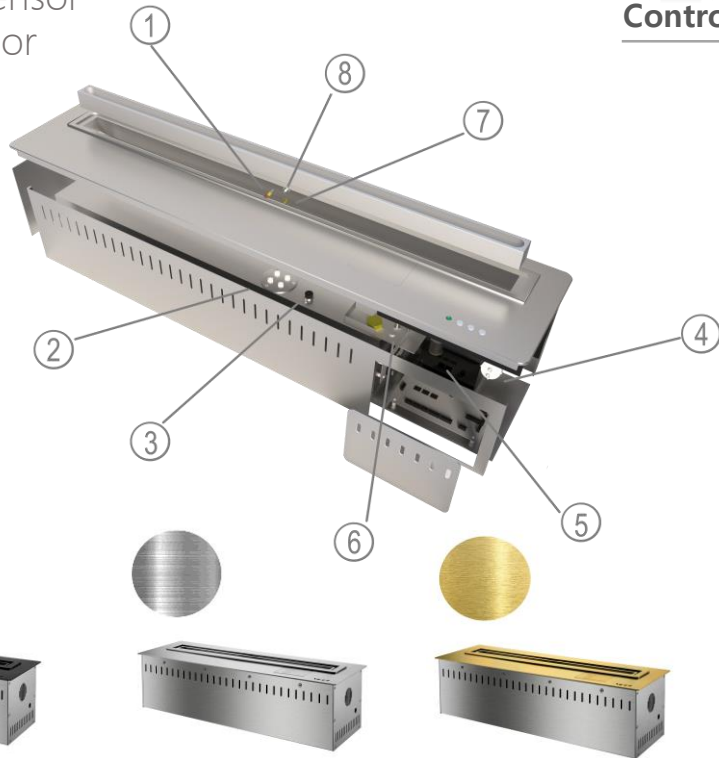

AUTOMATIC FIREPLACE BURNER

StR-72 (1828mm)

AUTOMATIC FIRE BURNER

The automatic burner is based on burning liquid ethanol fuel with automatic feeding system. Burn clean no smoke, or ash.

INTELLIGENT CONTROL AND BEST QUALITY

The burner is equipped with 8 safety technologies with automatic refueling system. Control the fire with the included remote, app on your smartphone or home automation system.

FIRE BURNER AUTOMATIC SR-72

Technical Data

Custom Measure

5+ Flame Setting

No Chimney

5 Years Warranty

CE Certified

Material	SS304 Stainless steel
Flame Size	1710mm L
Unit Dimension	1828mm L x 193mm W x 168mm H
Fuel Capacity	18 Liter
Approx Burn Time	8-24 Hours
Heat Out put Net	14656 W / 50003 BTU
Minimum Room	150-160 m ²
Weight	G:42 Kgs; N:32 Kgs
Application	For indoor use only
Voltage	110-240V

FIRE BURNER AUTOMATIC SR-72

Safety Feature 5×3

- ① Temperature sensor
- ② Fuel level sensor
- ③ Over heating sensor
- ④ Anti-tilt sensor
- ⑤ CO2 Sensor
- ⑥ Auto Filling
- ⑦ Auto Feeding
- ⑧ Auto Ignition