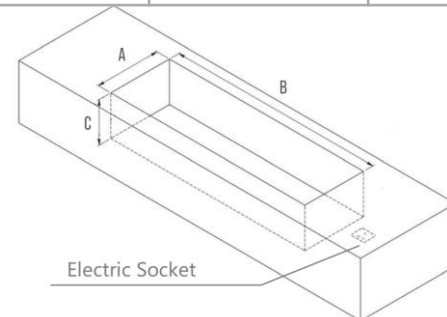

Wall cavity of fire box

Fireplace Surrounds Need to be Non-combustible

	A	B	C
inch	15"	79-1/2"	17-3/4"
mm	383	2018	450

Cut opening of enclosure

A standard 3-prong grounded 110/240-volt outlet is needed

	A	B	C
inch	7-1/5"	71-3/5"	9-4/5"
mm	183	1818	250