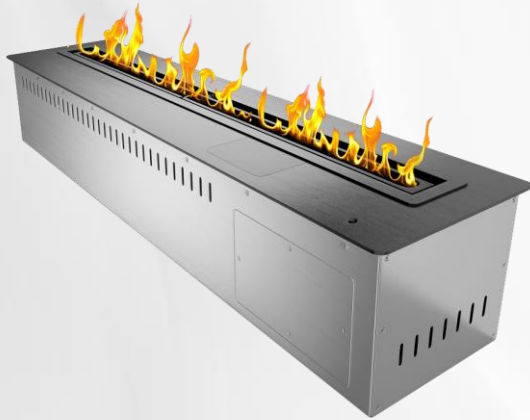

AUTOMATIC FIREPLACE BURNER

StR-72 (1828mm)

AUTOMATIC FIRE BURNER

The automatic burner is based on burning liquid ethanol fuel with automatic feeding system. Burn clean no smoke, or ash.

INTELLIGENT CONTROL AND BEST QUALITY

The burner is equipped with 8 safety technologies with automatic refueling system. Control the fire with the included remote, app on your smartphone or home automation system.

FIRE BURNER AUTOMATIC SR-72

Technical Data

Custom Measure

5+ Flame Setting

No Chimney

5 Years Warranty

CE Certified

Material	SS304 Stainless steel
Flame Size	1710mm L
Unit Dimension	1828mm L x 193mm W x 168mm H
Fuel Capacity	18 Liter
Approx Burn Time	8-24 Hours
Heat Out put Net	14656 W / 50003 BTU
Minimum Room	150-160 m ²
Weight	G:42 Kgs; N:32 Kgs
Application	For indoor use only
Voltage	110-240V

FIRE BURNER AUTOMATIC SR-72

Safety Feature 5×3

- ① Temperature sensor
- ② Fuel level sensor
- ③ Over heating sensor
- ④ Anti-tilt sensor
- ⑤ CO2 Sensor
- ⑥ Auto Filling
- ⑦ Auto Feeding
- ⑧ Auto Ignition