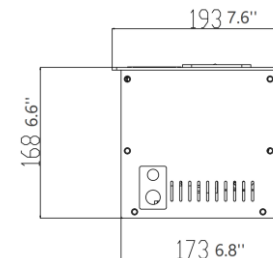

Technical Data

Custom Measure

5+ Flame Setting

No Chimney

5 Years Warranty

CE Certified

Material	SS304 Stainless steel
Flame Size	1710mm L
Unit Dimension	1828mm L x 193mm W x 168mm H
Fuel Capacity	18 Liter
Approx Burn Time	8-24 Hours
Heat Out put Net	14656 W / 50003 BTU
Minimum Room	150-160 m ²
Weight	G:42 Kgs; N:32 Kgs
Application	For indoor use only
Voltage	110-240V