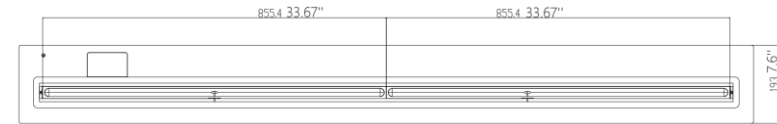

Technical Data

Custom Measure

5+ Flame Setting

No Chimney

5 Years Warranty

CE Certified

Material	SS304 Stainless steel
Flame Size	1710mm L
Unit Dimension	1828mm L x 193mm W x 168mm H
Fuel Capacity	18 Liter
Approx Burn Time	8-24 Hours
Heat Out put Net	14656 W / 50003 BTU
Minimum Room	150-160 m ²
Weight	G:42 Kgs; N:32 Kgs
Application	For indoor use only
Voltage	110-240V