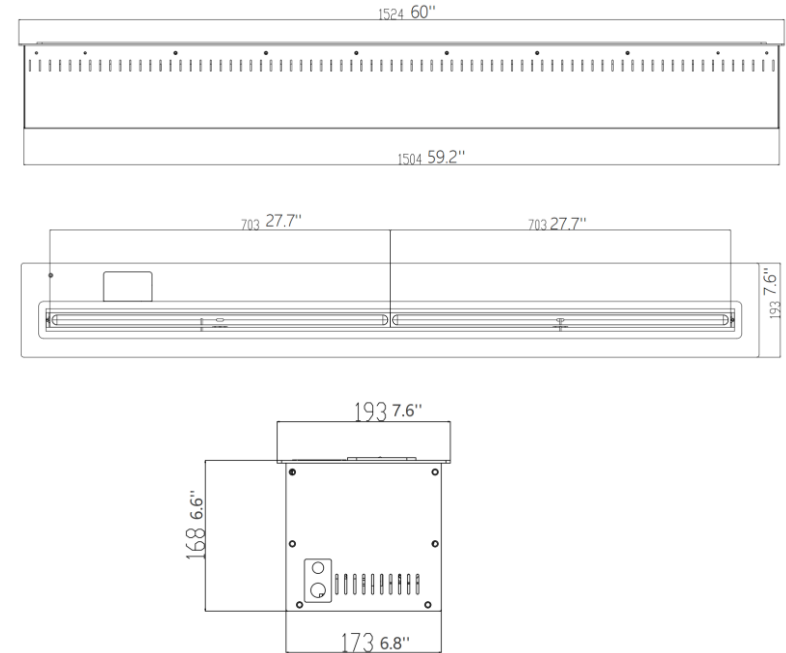

Technical Data

Custom Measure

5+ Flame Setting

No Chimney

5 Years Warranty

CE Certified

	Material	SS304 Stainless steel
	Flame Size	1406mm L
	Unit Dimension	1524mm L x 193mm W x 168mm H
	Fuel Capacity	14.4 Liter
	Approx Burn Time	8-20 Hours
	Heat Out put Net	11725 W / 40003 BTU
	Minimum Room	120-140 m ²
	Weight	G:36.5 Kgs; N:30.5 Kgs
	Application	For indoor use only
	Voltage	110-240V