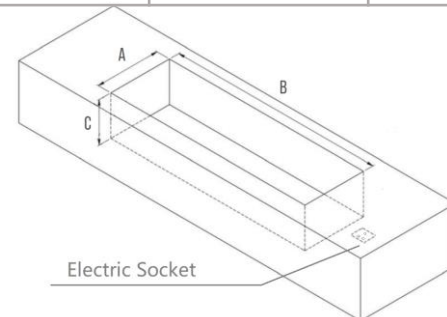

Wall cavity of fire box

Fireplace Surrounds Need to be Non-combustible

	A	B	C
inch	15"	67-1/2"	17-3/4"
mm	383	1714	450

Cut opening of enclosure

A standard 3-prong grounded 110/240-volt outlet is needed

	A	B	C
inch	7-1/5"	59-3/5"	9-4/5"
mm	183	1514	250