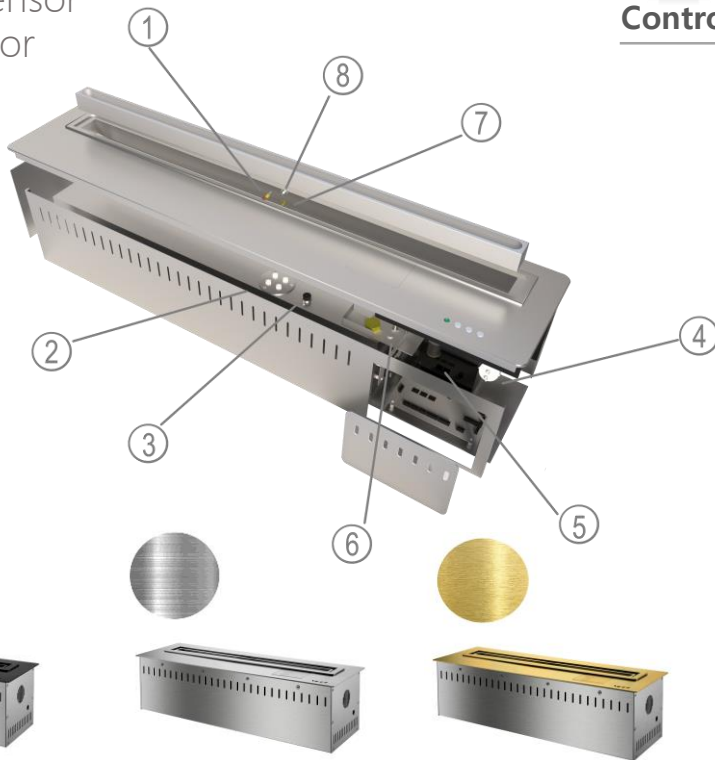

AUTOMATIC BIOFIREPLACE BURNER

SR-60 (1524mm)

AUTOMATIC FIRE BURNER

The automatic burner is based on burning liquid ethanol fuel with automatic feeding system. Burn clean no smoke, or ash.

INTELLIGENT CONTROL AND BEST QUALITY

The burner is equipped with 8 safety technologies with automatic refueling system. Control the fire with the included remote, app on your smartphone or home automation system.

FIRE BURNER AUTOMATIC SR-60

Technical Data

Custom Measure

5+ Flame Setting

No Chimney

5 Years Warranty

CE Certified

	Material	SS304 Stainless steel
	Flame Size	1406mm L
	Unit Dimension	1524mm L x 193mm W x 168mm H
	Fuel Capacity	14.4 Liter
	Approx Burn Time	8-20 Hours
	Heat Out put Net	11725 W / 40003 BTU
	Minimum Room	120-140 m ²
	Weight	G:36.5 Kgs; N:30.5 Kgs
	Application	For indoor use only
	Voltage	110-240V

FIRE BURNER AUTOMATIC SR-60

Safety Feature 5×3

- ① Temperature sensor
- ② Fuel level sensor
- ③ Over heating sensor
- ④ Anti-tilt sensor
- ⑤ CO2 Sensor
- ⑥ Auto Filling
- ⑦ Auto Feeding
- ⑧ Auto Ignition