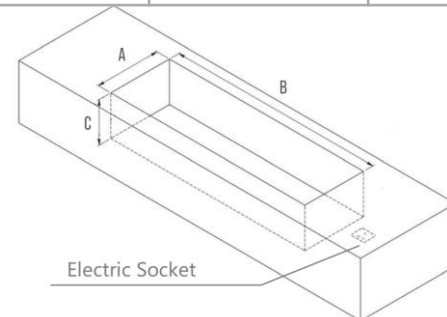

Wall cavity of fire box

Fireplace Surrounds Need to be Non-combustible

	A	B	C
inch	15"	55-1/2"	17-3/4"
mm	383	1410	450

Cut opening of enclosure

A standard 3-prong grounded 110/240-volt outlet is needed

	A	B	C
inch	7-1/5"	47-3/5"	9-4/5"
mm	183	1210	250