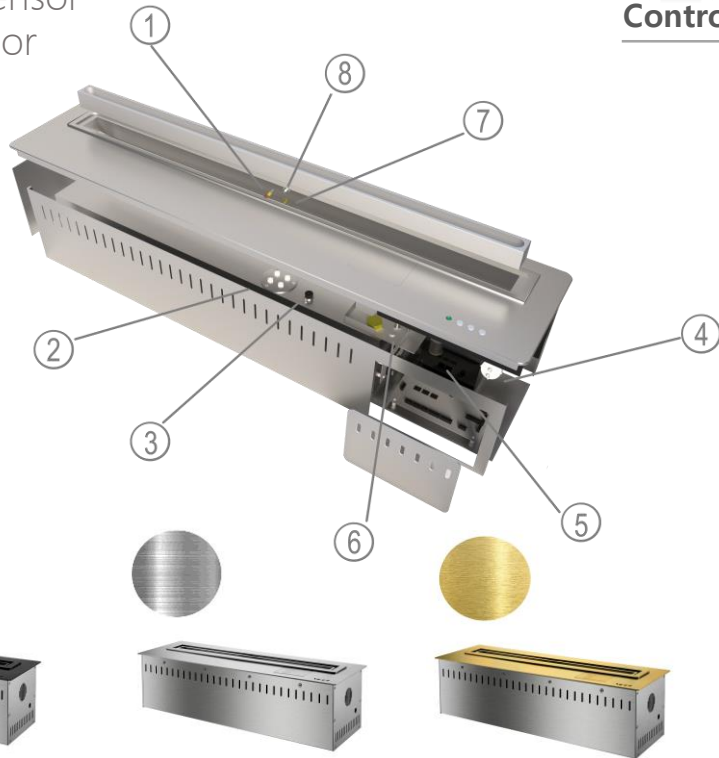

The burner is equipped with 8 safety technologies with automatic refueling system. Control the fire with the included remote, app on your smartphone or home automation system.

FIRE BURNER AUTOMATIC SR-48

Technical Data

Custom Measure

5+ Flame Setting

No Chimney

5 Years Warranty

CE Certified

	Material	SS304 Stainless steel
	Flame Size	1102mm L
	Unit Dimension	1220mm L x 193mm W x 168mm H
	Fuel Capacity	10.8 Liter
	Approx Burn Time	7.7-16.6 Hours
	Heat Out put Net	9136 W / 31170 BTU
	Minimum Room	30-110m2
	Weight	G:28.5 Kgs; N:20.5 Kgs
	Application	For indoor use only
	Voltage	110-240V

FIRE BURNER AUTOMATIC SR-48

Safety Feature 5×3

- ① Temperature sensor
- ② Fuel level sensor
- ③ Over heating sensor
- ④ Anti-tilt sensor
- ⑤ CO2 Sensor
- ⑥ Auto Filling
- ⑦ Auto Feeding
- ⑧ Auto Ignition

	RS-485	RS-232	DRY CONTACT
Z-WAVE	✓		
CRESTON	✓		
ZIGBEE	✓		
BRITICINO	✓		
M-BUS	✓	✓	
CONTROL-4		✓	
RTI		✓	✓
MODBUS		✓	
VIMAR BY-BY		✓	
KNX			✓
FABARO			✓
LUTRON			✓
TAPHOME			✓

INSTALLATION (SR-48)

Specification & Clearance