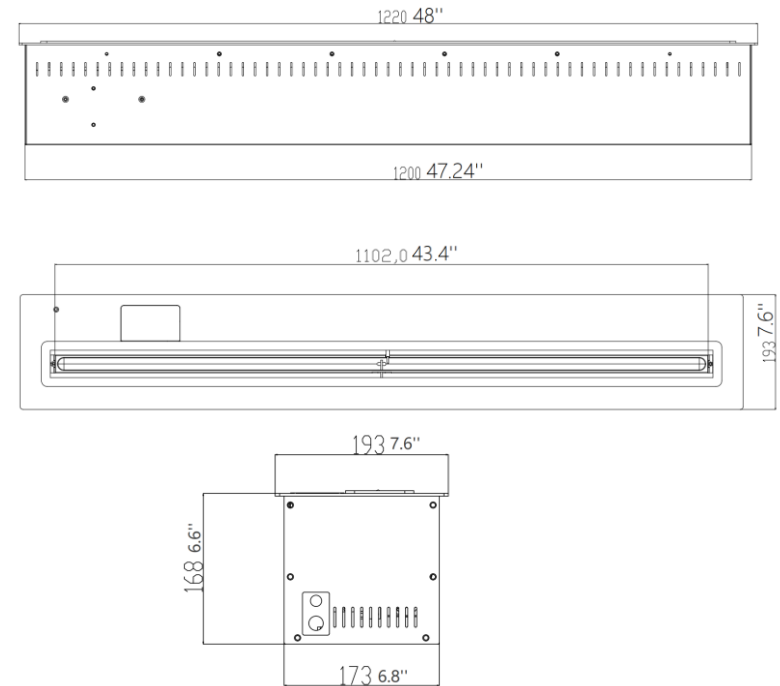

Technical Data

Custom Measure

5+ Flame Setting

No Chimney

5 Years Warranty

CE Certified

	Material	SS304 Stainless steel
	Flame Size	1102mm L
	Unit Dimension	1220mm L x 193mm W x 168mm H
	Fuel Capacity	10.8 Liter
	Approx Burn Time	7.7-16.6 Hours
	Heat Out put Net	9136 W / 31170 BTU
	Minimum Room	30-110m2
	Weight	G:28.5 Kgs; N:20.5 Kgs
	Application	For indoor use only
	Voltage	110-240V