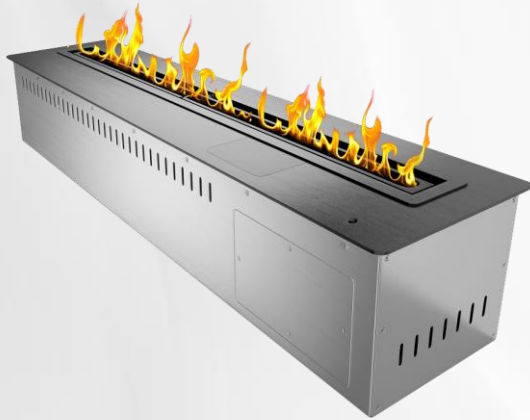

AUTOMATIC BIOFIREPLACE BURNER

SR-48 (1220mm)

AUTOMATIC FIRE BURNER

The automatic burner is based on burning liquid ethanol fuel with automatic feeding system. Burn clean no smoke, or ash.

INTELLIGENT CONTROL AND BEST QUALITY

The burner is equipped with 8 safety technologies with automatic refueling system. Control the fire with the included remote, app on your smartphone or home automation system.

FIRE BURNER AUTOMATIC SR-48

Technical Data

Custom Measure

5+ Flame Setting

No Chimney

5 Years Warranty

CE Certified

	Material	SS304 Stainless steel
	Flame Size	1102mm L
	Unit Dimension	1220mm L x 193mm W x 168mm H
	Fuel Capacity	10.8 Liter
	Approx Burn Time	7.7-16.6 Hours
	Heat Out put Net	9136 W / 31170 BTU
	Minimum Room	30-110m2
	Weight	G:28.5 Kgs; N:20.5 Kgs
	Application	For indoor use only
	Voltage	110-240V

FIRE BURNER AUTOMATIC SR-48

Safety Feature 5×3

- ① Temperature sensor
- ② Fuel level sensor
- ③ Over heating sensor
- ④ Anti-tilt sensor
- ⑤ CO2 Sensor
- ⑥ Auto Filling
- ⑦ Auto Feeding
- ⑧ Auto Ignition